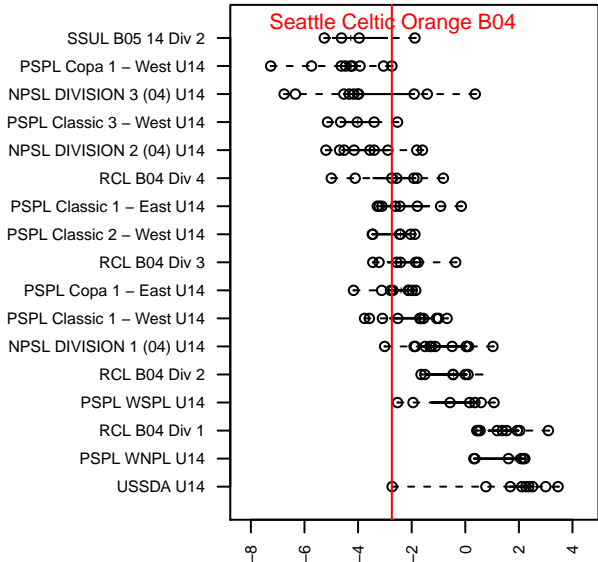

**attack and defense rating
relative to others at age
and all opponents in last 13 months**