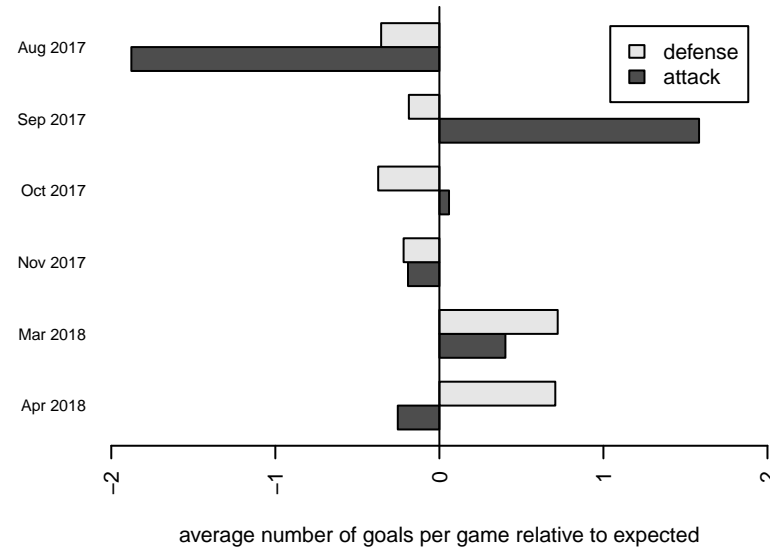

Performance relative to 13 month average