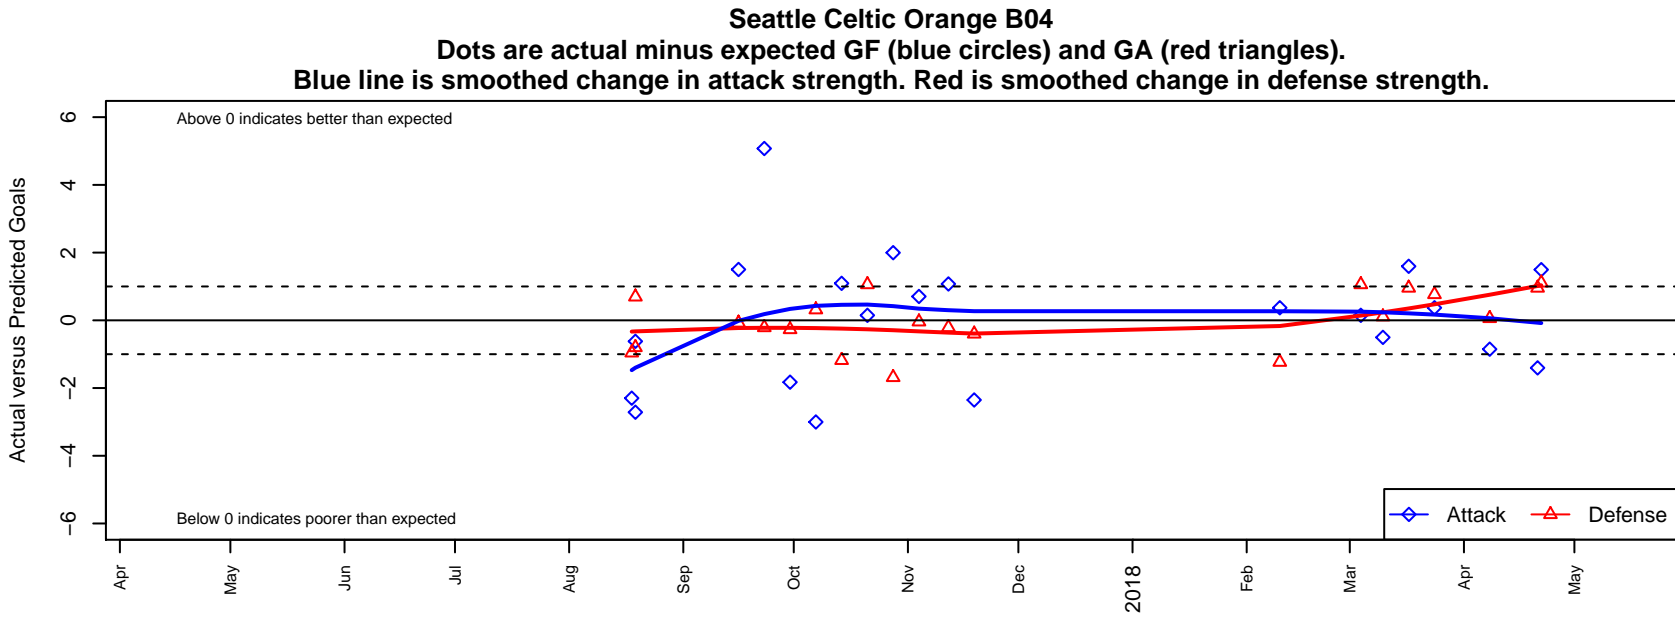

**attack and defense variance (black dot)
relative to other teams
and top 10 in region**

**attack and defense rating
relative to others at age
and all opponents in last 13 months**

Seattle Celtic Orange B04

Seattle Celtic
Seattle, WA
B04 total strength=1015
attack=1.97 defense=2.26
fall league = PSPL Copa 1 – West U14
spr league = Spr PSPL – '04 Classic 3 – West I

alt names used:
Seattle Celtic B04 Orange
Seattle Celtic B04 Orange
Seattle Celtic B04 Orange

Venues played:
2017 Xtreme Cup BU14 Bronze
2017 PSPL Copa 1 – West U14
2017 Spr PSPL – '04 Classic 3 – West U14