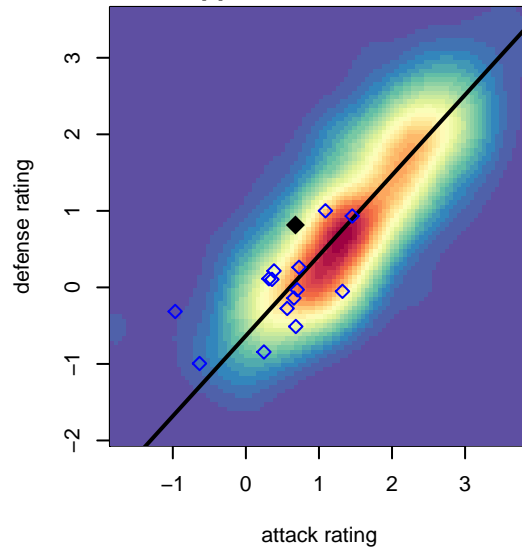

**attack and defense rating
relative to others at age
and all opponents in last 13 months**