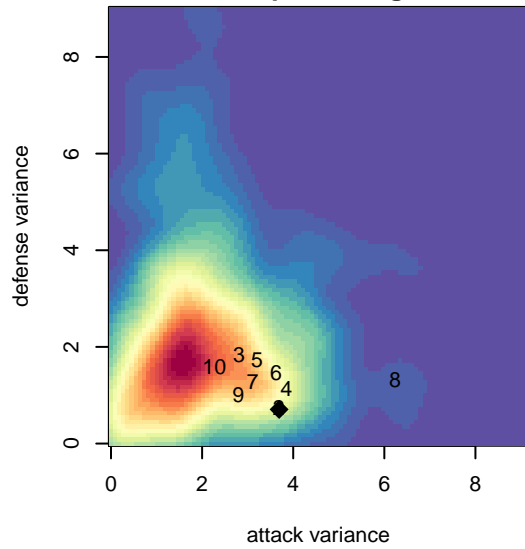

Seattle Celtic Orange B04

Seattle Celtic
 Seattle, WA
 B04 total strength=1015
 attack=1.97 defense=2.26
 fall league = PSPL Copa 1 – West U14
 spr league = Spr PSPL – '04 Classic 3 – West I

alt names used:
 Seattle Celtic B04 Orange
 Seattle Celtic B04 Orange
 Seattle Celtic B04 Orange

Venues played:
 2017 Xtreme Cup BU14 Bronze
 2017 PSPL Copa 1 – West U14
 2017 Spr PSPL – '04 Classic 3 – West U14

**attack and defense variance (black dot)
relative to other teams
and top 10 in region**